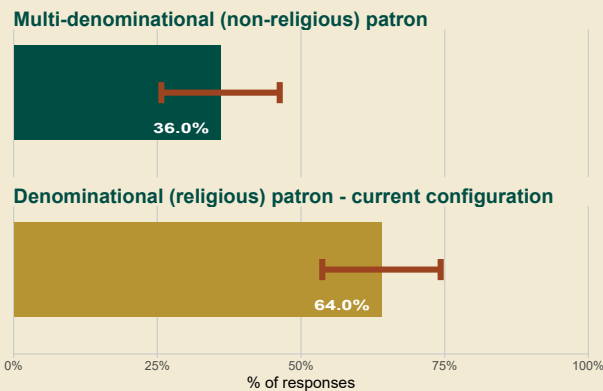

Primary School Survey

School Specific Results

Sn Caitriona Girls, 183611
Killester_Raheny_Clontarf, Dublin

Results from parents and guardians with children in this school

Co-educational / single-sex preference

Patronage / ethos preference

Language preference

School Response Rate
38%
61 out of 160 households

Overall School Margin of Error
Preferences will be $\pm 10.3\%$
(indicated by red bar)

Results from parents and guardians who indicated that they intend to enrol their children in this school in the future