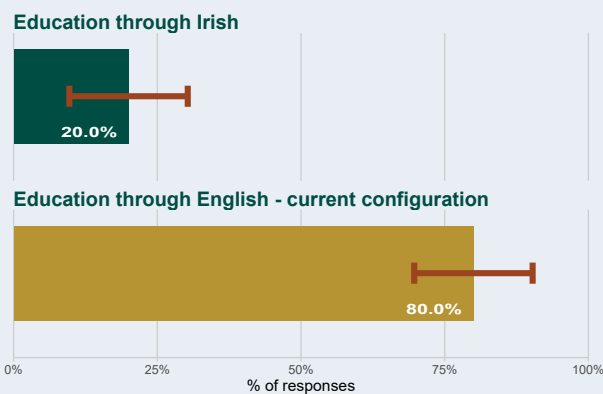

Primary School Survey

School Specific Results

Sn Caitriona Girls, 183611
Killester_Raheny_Clontarf, Dublin

Results from parents and guardians with children in this school

Co-educational / single-sex preference

Patronage / ethos preference

Language preference

School Response Rate
38%
61 out of 160 households

Overall School Margin of Error
Preferences will be $\pm 10.3\%$
(indicated by red bar)

Results from parents and guardians who indicated that they intend to enrol their children in this school in the future