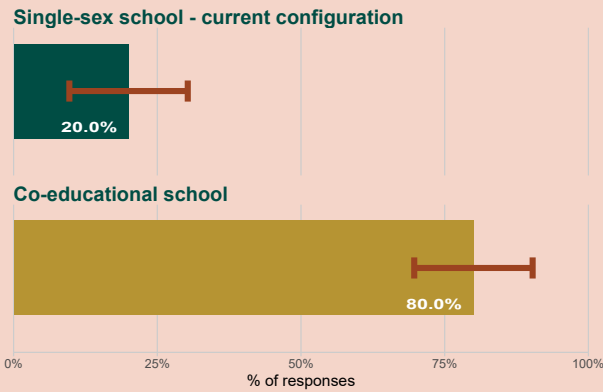

Patronage / ethos preference

Language preference

School Response Rate
38%
61 out of 160 households

Overall School Margin of Error
Preferences will be $\pm 10.3\%$
(indicated by red bar)

Results from parents and guardians who indicated that they intend to enrol their children in this school in the future